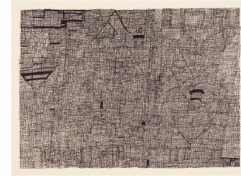

JACK FISCHER GALLERY

NINE HEARTS EXPLORING ***(from Creativity Explored)***

June 16 – September 1, 2018
Opening Reception: June 16, 4:00 PM – 6:00 PM
311 Potrero Avenue, San Francisco, CA 94103

Jack Fischer Gallery is pleased to present ***Nine Hearts Exploring***, a group show of works by Creativity Explored artists Samedi Djeinguero, Daniel Green, Camille Holvoet, Andrew Li, John Patrick McKenzie, James Miles, Roland Record, Evelyn Reyes, and Nubia Ortega. Join us for the opening reception on Saturday, June 16, from 4:00 to 6:00 p.m. at our Potrero location. The show will be up through September 1, 2018.

Selected works include Andrew Li's gestural line drawings and James Miles's miniature ink pieces of quiet narratives that draw the viewer for closer examination of his deceptively simple compositions.

Evelyn Reyes's graphic and mysterious oil pastel drawings and Camille Holvoet's depictions of colorful confections add vibrant pops of pigment among the monochromatic line drawings. Further along the color spectrum is work by Samedi Djeimguero, the youngest artist included in the exhibition, whose large-scale oil pastel drawings, reminiscent of Rothko, supply visual pools for the eyes to do a deep dive.

John Patrick McKenzie and Daniel Green create text-based works that reference culture and politics, with wry wit. Their work included is mostly rendered on unusual surfaces such as a Victorian window, cigarette box, and fiberboard samples.